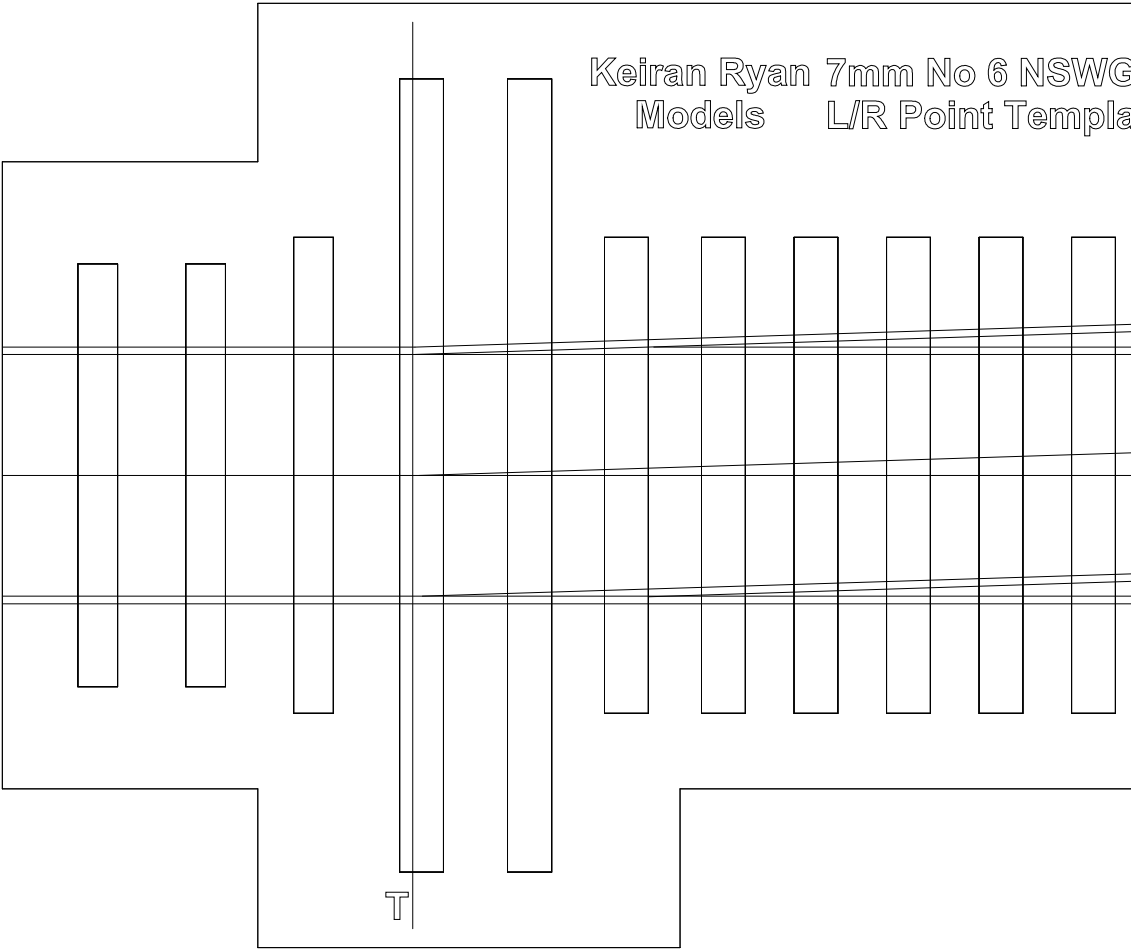

Keiran Ryan 7mm No 6 NSWG
Models L/R Point Templa

R
te

H